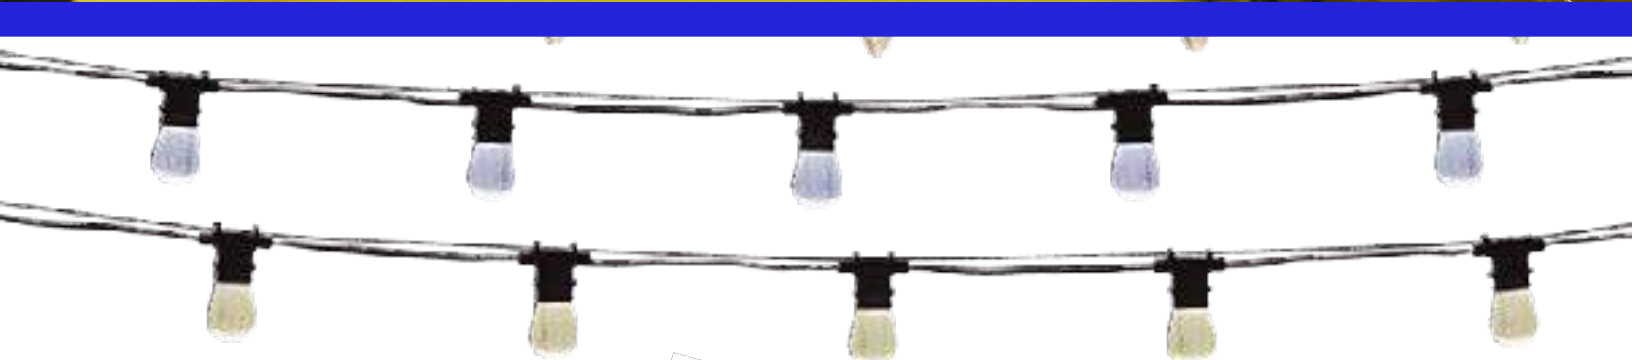

LED Tivoli Festival Lighting

Commercial Grade LED Bulbs

OptiLED H13-VF Virtual Filament LED Bulb

Virtual Filament Creates a Sparkling Effect
 Available in Warm White, Pure White, Amber, Blue, Red, and Green.
 130 Volt, 2 Watts
 Medium Base (E26)
 Case Packs of 25
 Also Available in Frosted

\$26.00 Each

Additional Bases Sizes
 Available Soon

S14LED Medium Base – 16 LEDs

130 Volt, .1 Watt 20,000 Hours
 Medium Base (E26)
 Clear Glass Cover
 Case Packs of 25

\$12.00 Each

Commercial Grade Stringer Cable

M24BK Medium Base Sockets 24" Spacing Cable

130VAC, Max 1800 Watts
 Medium Base (E26)
 Bulk Roll 330 Feet (100 Meters)

\$599.99

MD24BK Medium Base Sockets 24" Spacing Cable

130VAC, Max 1800 Watts
 Medium Base (E26) Suspended Sockets
 Bulk Roll 330 Feet (100 Meters)

\$599.99

I15BK Intermediate Base Sockets 15" Spacing Cable

130 VAC, Max 1800 Watts
 Intermediate Base (E15)
 Bulk Roll 330 Feet (100 Meters)

\$599.99

E12BK Candelabra Base Sockets 12" Spacing Cable

130 VAC, Max 1800 Watts
 Candelabra Base (E12)
 Bulk Roll 330 Feet (100 Meters)